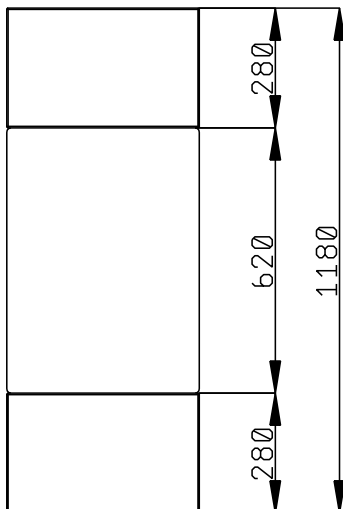

### Construction

- Top in AISI 304.
- Sturdy construction with laminated panelings on 4 sides.

APPROVAL: \_\_\_\_\_

Front

Side

Top

**Key Information:**

N° of doors:	
322069 (F00N1KW00S)	1
External dimensions,	
Width:	450 mm
External dimensions,	
Depth:	1180 mm
External dimensions,	
Height:	750 mm
Net weight:	41 kg
Shipping height:	780 mm
Shipping width:	490 mm
Shipping depth:	899 mm
Shipping volume:	0.34 m <sup>3</sup>