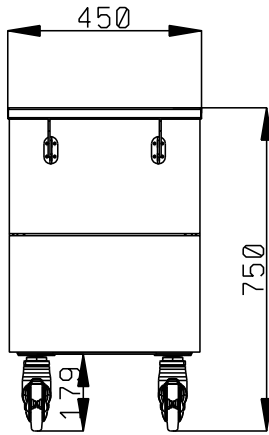

### Short Form Specification

Item No. \_\_\_\_\_

Compact design, ideal for space saving environments. AISI 304 Foldable tray sliders on long sides. Unit mounted on 125 mm wheels 2 swivel and 2 with brakes. Top provides ample displaying or workspace surface. Sturdy body construction with laminated panelings on 4 sides. 750mm worktop height.

### Main Features

- Perfect compact design makes it ideal for space saving environments.
- CB and CE certified by a third party notified body.
- Soft closing doors on operator side.
- Available options with online configurator: colors, tray sliders, overshelves, feet/wheels with desired diameter, height 750mm for kids.
- Top provides ample displaying or workspace surface.
- Optional plinth can be installed to cover the feet or the wheels.
- AISI 304 Tray slider in flush mounted stainless steel is installed on long sides and they can also be folded down to facilitate passage of the units through doorways.
- Ideal for servery lines without an operator.
- Unit mounted on 125 mm wheels 2 swivel and 2 with brakes.
- Food introduced at the correct temperature maintains its core temperature according to Afnor Standards.
- Available dimensions: 1, 2, 3, 4 GN.
- Thanks to the sleek, minimalist glass structure, food and dust does not get trapped and the cleaning is made easier.

### Construction

- Top in AISI 304.
- Sturdy construction with laminated panelings on 4 sides.

APPROVAL: \_\_\_\_\_

Front

Side

Top

**Key Information:**

N° of doors:	
322069 (F00N1KW00S)	1
External dimensions,	
Width:	450 mm
External dimensions,	
Depth:	1180 mm
External dimensions,	
Height:	750 mm
Net weight:	41 kg
Shipping height:	780 mm
Shipping width:	490 mm
Shipping depth:	899 mm
Shipping volume:	0.34 m <sup>3</sup>