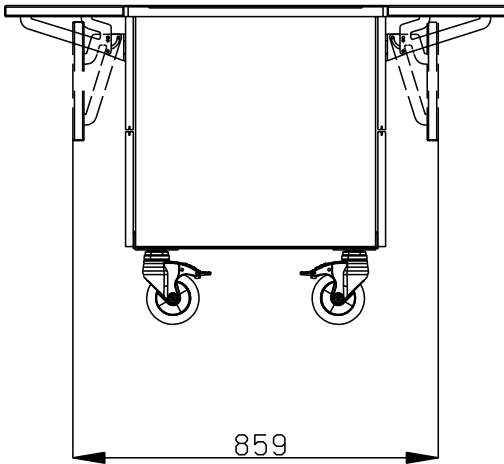

### Short Form Specification

Item No. \_\_\_\_\_

Compact design, ideal for space saving environments. AISI 304 Foldable tray sliders on long sides. Unit mounted on 125 mm wheels 2 swivel and 2 with brakes. Top provides ample displaying or workspace surface. Sturdy body construction with laminated panelings on 4 sides. 750mm worktop height.

### Main Features

- Perfect compact design makes it ideal for space saving environments.
- CB and CE certified by a third party notified body.
- Soft closing doors on operator side.
- Available options with online configurator: colors, tray sliders, overshelves, feet/wheels with desired diameter, height 750mm for kids.
- Top provides ample displaying or workspace surface.
- Optional plinth can be installed to cover the feet or the wheels.
- AISI 304 Tray slider in flush mounted stainless steel is installed on long sides and they can also be folded down to facilitate passage of the units through doorways.
- Ideal for servery lines without an operator.
- Unit mounted on 125 mm wheels 2 swivel and 2 with brakes.
- Food introduced at the correct temperature maintains its core temperature according to Afnor Standards.
- Available dimensions: 1, 2, 3, 4 GN.
- Thanks to the sleek, minimalist glass structure, food and dust does not get trapped and the cleaning is made easier.

### Construction

- Top in AISI 304.
- Sturdy construction with laminated panelings on 4 sides.

APPROVAL: \_\_\_\_\_

Front

Side

Top

**Key Information:**

N° of doors:	
322069 (F00N1KW00S)	1
External dimensions,	
Width:	450 mm
External dimensions,	
Depth:	1180 mm
External dimensions,	
Height:	750 mm
Net weight:	41 kg
Shipping height:	780 mm
Shipping width:	490 mm
Shipping depth:	899 mm
Shipping volume:	0.34 m <sup>3</sup>